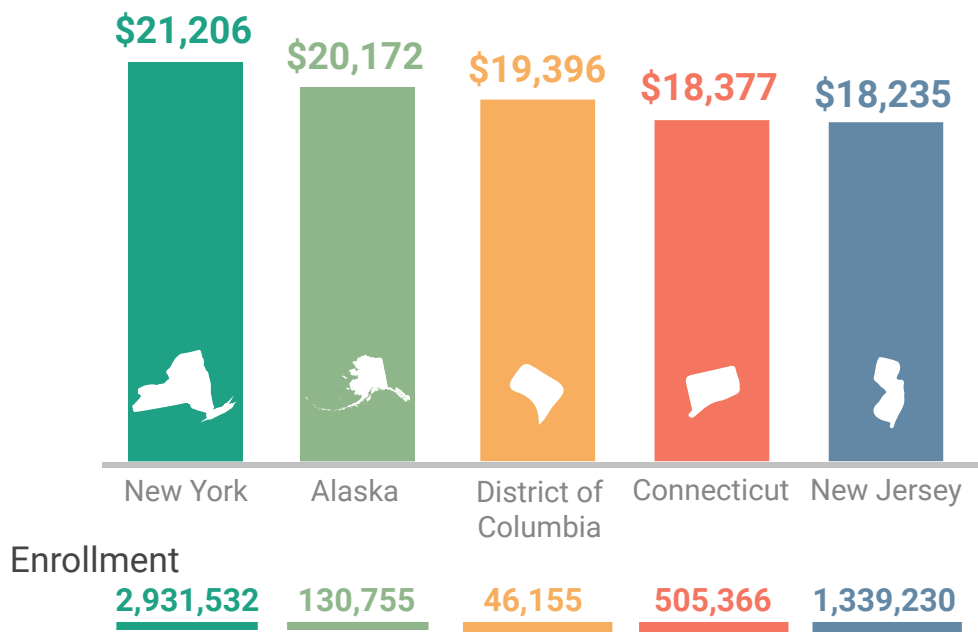

Expenditures per student per state

States Spending the Most per Student

Nationwide Average Spending per Student

Regions by Average Student Expenditures